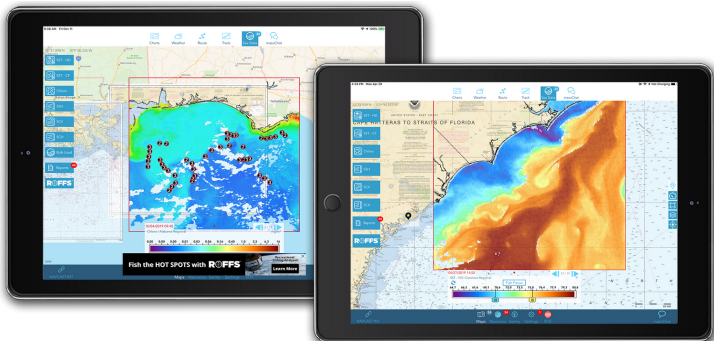

FOR-HIRE APPROVED

The SkyMate m1600VMS is approved for your forms and hardware requirements.

SkyMate provides you additional benefits to improve your charter business

mazu SPORT FISHING

Stay Connected Wherever You Fish.

www.mazu-marine.com/sportfishing

WEATHER

Wind and wave and text forecasts available anywhere in the world

MESSAGING

Offshore texting and instant messaging anywhere in the world with your

mCrew app

or

mazu chat app

ROFFS™ provides customized fishing forecasting analysis of the real-time ocean conditions derived from a number of different satellite data sources guiding you to the most productive offshore waters and increasing your chances for a successful fishing trip while saving you time and fuel.

Get the best fishing data while offshore with mazu sportfishing and SkyMate m1600VMS!

**iPad not included.

ROFFS™ analyses are also compatible with mazu SportFishing App. where our hot spot locations are overlaid on the App data for accurate guidance and you are able to open our analysis directly in the App for reference. See more at www.roffs.com or [@roffsfishing](https://www.instagram.com/roffsfishing) on [Facebook](https://www.facebook.com/roffsfishing) or [Instagram](https://www.instagram.com/roffsfishing).