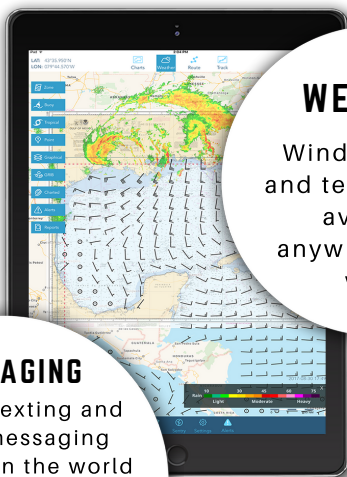

FOR-HIRE APPROVED

The SkyMate m1600VMS is approved for your forms and hardware requirements.

SkyMate provides you additional benefits to improve your charter business

mazu SPORT FISHING

Stay Connected Wherever You Fish.

mazu SportFishing keeps you ahead of the game with vital insights and valuable tools designed to help you find fish faster. Access to weather, sea surface temperature, chlorophyll, and instant messaging takes the guess work out of finding fish, saving you time and money.

www.mazu-marine.com/sportfishing

WEATHER

Wind and wave and text forecasts available anywhere in the world

MESSAGING

Offshore texting and instant messaging anywhere in the world with your

mCrew app

or

mazu chat app

ROFFS™ provides customized fishing forecasting analysis of the real-time ocean conditions derived from a number of different satellite data sources guiding you to the most productive offshore waters and increasing your chances for a successful fishing trip while saving you time and fuel.