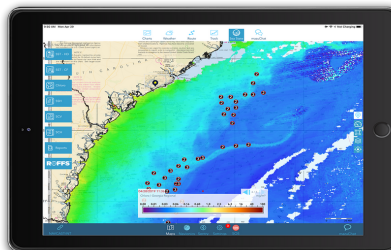

www.mazu-marine.com/sportfishing

WEATHER

Wind and wave and text forecasts available anywhere in the world

MESSAGING

Offshore texting and instant messaging anywhere in the world with your

mCrew app

or

mazu chat app

ROFFS™ provides customized fishing forecasting analysis of the real-time ocean conditions derived from a number of different satellite data sources guiding you to the most productive offshore waters and increasing your chances for a successful fishing trip while saving you time and fuel.